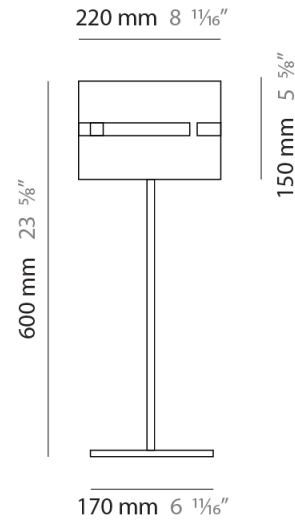

PROJECT
TYPE
SPECIFIER
QUANTITY
DATE

LUZ OCULTA METAL PORTABLE

D54022-

base number   Finish
Options

1. To build a product code in our configurator select the specify button on the base model # product page
2. To build a manual product code on this datasheet choose from the options listed below in blue font and add the suffix to the base model #

GENERAL

Series: Luz Oculta
Subseries: Luz Oculta Metal
Partner: Fambuena
Division: Design
Installation: Portable
Product Type: Floor
Mounting Location: Floor
Light Distribution: Direct / Indirect

PHYSICAL

Shape: Cylinder
Diameter (mm): 220
Diameter (in): 8 ¹/₁₆"
Height (mm): 1500
Height (in): 59 ¹/₁₆"
Fixture Finish: [BRA](#) / [BRZ](#) / [ABR](#)
Fixture Material: Metal
Upon Request: Bolt Down

ELECTRICAL

Number of Lamps: 1
Lamp Type: LED Retrofit
Lamp Shape: B10
Bulb Included: Bulb Not Included
Max. Wattage Per Lamp (W): 4
Lamp Base: E12
Input Voltage (V): 120

LED

OPTICAL

RATINGS AND CERTIFICATIONS

Certified By: Certified for North American Standards
IP rating: IP20