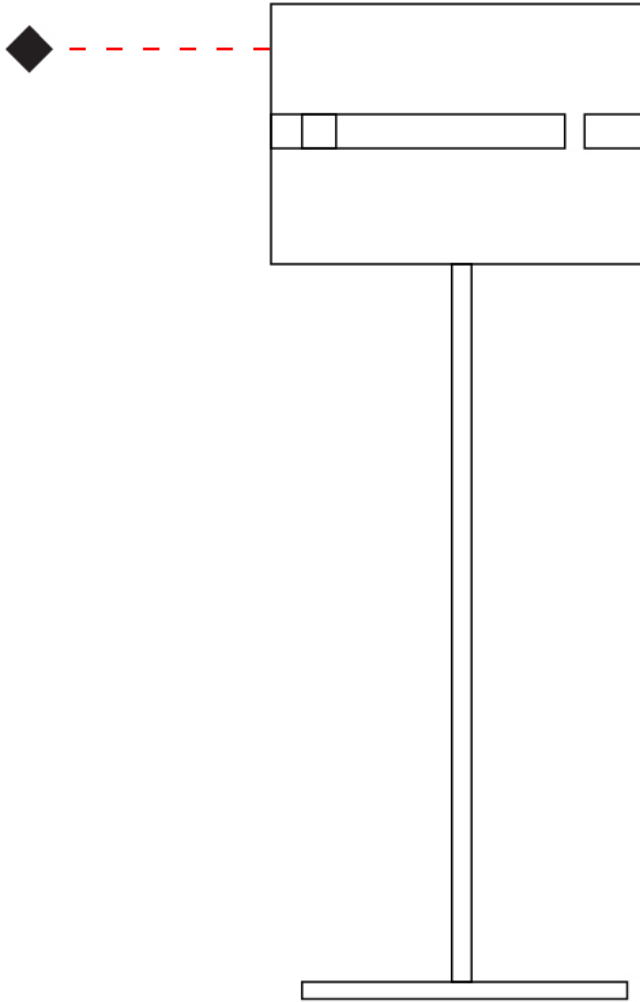

LUZ OCULTA METAL PORTABLE

D54022-

PROJECT

TYPE

SPECIFIER

QUANTITY

DATE