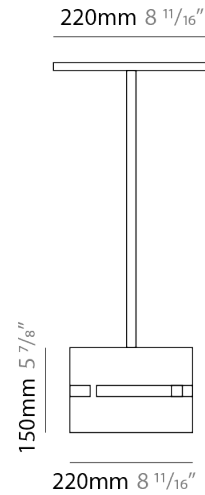

PROJECT _____
TYPE _____
SPECIFIER _____
QUANTITY _____
DATE _____

LUZ OCULTA METAL SUSPENSION

D51032-

base number _____
Finish _____
Options _____

1. To build a product code in our configurator select the specify button on the base model # product page
2. To build a manual product code on this datasheet choose from the options listed below in blue font and add the suffix to the base model #

GENERAL

Series: Luz Oculta _____
Subseries: Luz Oculta Metal _____
Partner: Fambuena _____
Division: Design _____
Installation: Suspension _____
Product Type: Pendant _____
Mounting Location: Ceiling _____
Light Distribution: Direct / Indirect _____

PHYSICAL

Shape: Rectangle _____
Diameter (mm): 220 _____
Diameter (in): 8 ¹¹/₁₆ _____
Height (mm): 150 _____
Height (in): 5 ⁷/₈ _____
Fixture Finish: [BRA](#) / [BRZ](#) / [ABR](#) _____
Fixture Material: Metal _____
Cable Details: Cable length 2000mm / 79" _____

ELECTRICAL

Number of Lamps: 1 _____
Lamp Type: LED Retrofit _____
Lamp Shape: A19 _____
Bulb Included: Bulb Not Included _____
Max. Wattage Per Lamp (W): 5 _____
Lamp Base: E26 _____
Input Voltage (V): 120 _____
Upon Request: 277Vac / GU24 _____

LED

OPTICAL

RATINGS AND CERTIFICATIONS

Certified By: Certified for North American Standards _____
IP rating: IP20 _____